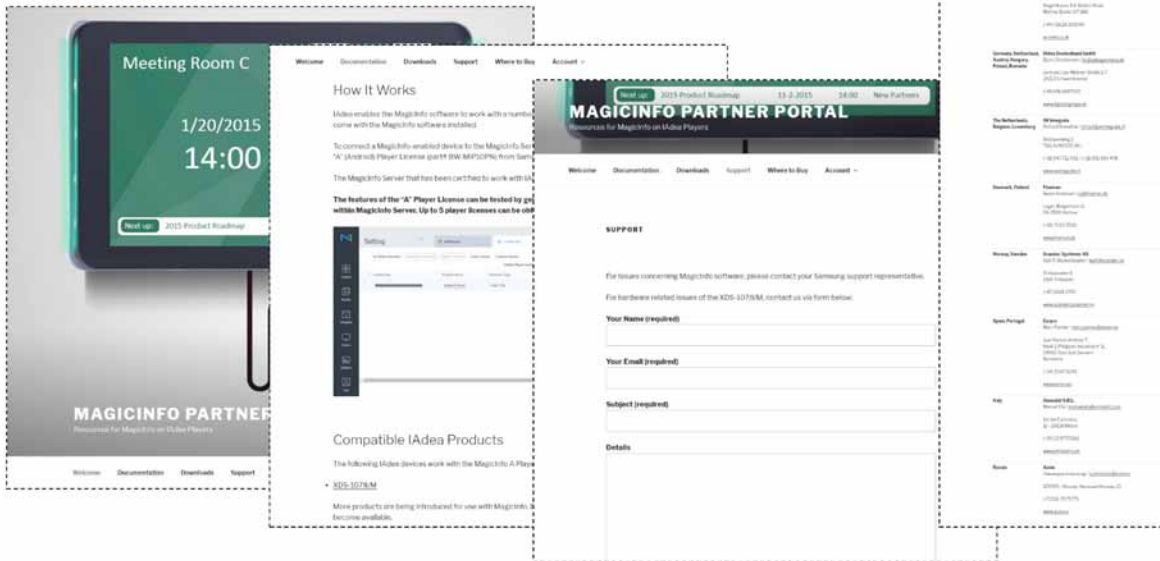

Magic.Idea.com